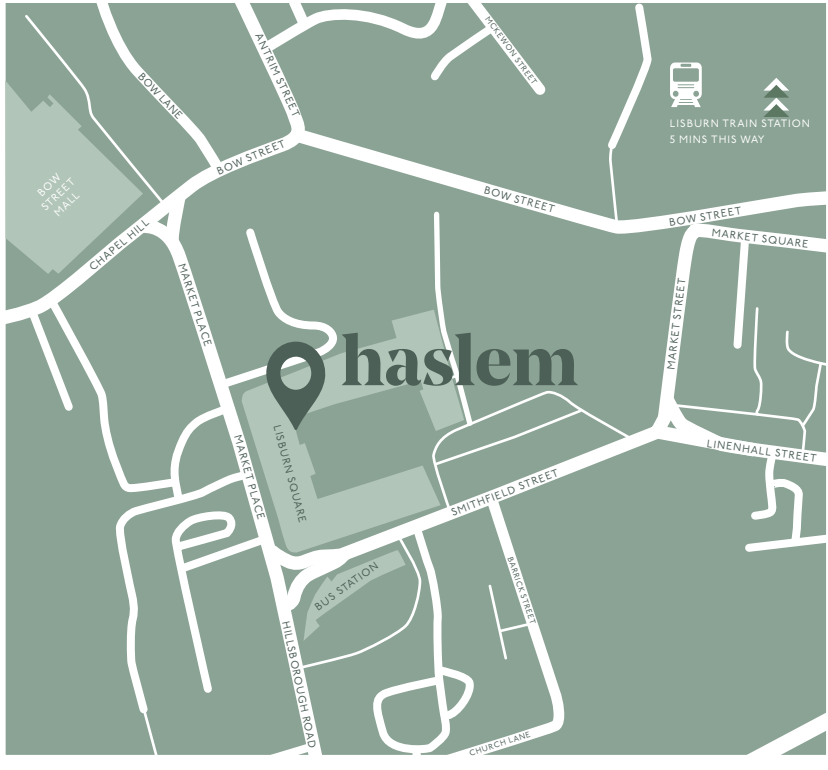

haslem

Sleep
Eat
&
Meet

Haslem Hotel
Lisburn Square,
Lisburn, BT28 ITS

+44 (0)28 9244 4940
www.haslemhotel.com
enquiries@haslemhotel.com

Location.

HASLEM IS...

1 minute walk
to the bus station

1 minute walk
to underground carpark